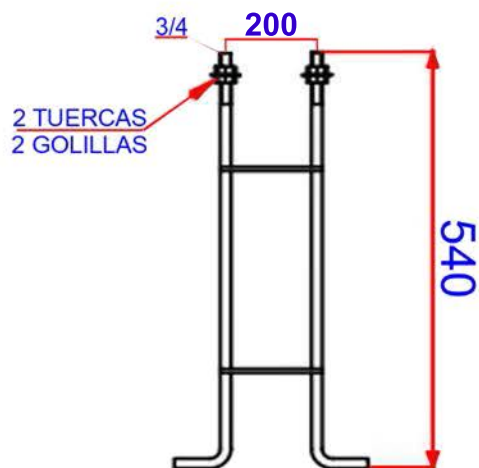

DIAMETROS

**05M**

250x250x12mm

180mm

3/4X540mm

60mm  
120mm

DETALLE CANASTILLO

DETALLE TAPA DE REGISTRO

DETALLE PLACA BASE

ALTURA

PLACA

DISTANCIA

PERNO

DIAMETROS

**06M**

280x280x16mm

DIAMETROS

**09M**

320x320X18mm

230mm

3/4X800mm

60mm  
161mm

DIAMETROS

**10M**

320x320X18mm

230mm

3/4X800mm

60mm  
172mm