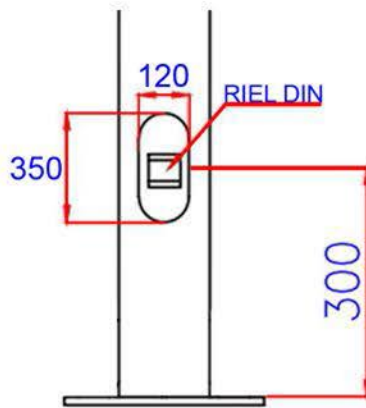

DETALLE TAPA DE REGISTRO