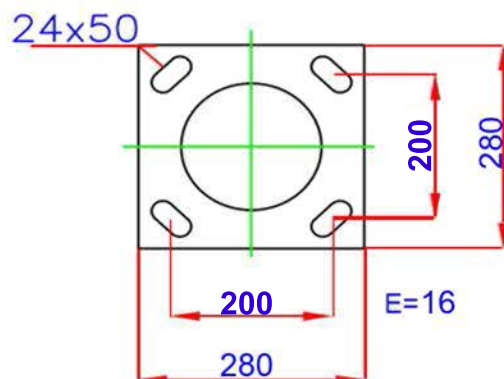

DIAMETROS

**05M**

250x250x12mm

180mm

3/4X540mm

60mm  
120mm

DIAMETROS

**05M**

250x250x12mm

180mm

3/4X540mm

60mm  
120mm

DETALLE CANASTILLO

DETALLE TAPA DE REGISTRO

DETALLE PLACA BASE

ALTURA

PLACA

DISTANCIA

PERNO

DIAMETROS

**06M**

280x280x16mm

DIAMETROS

**09M**

320x320X18mm

230mm

3/4X800mm

60mm  
161mm