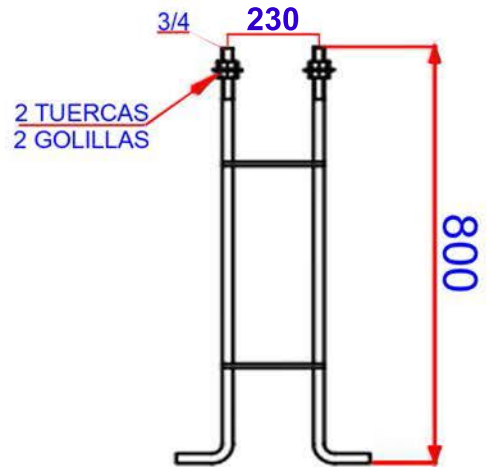

POSTE CONICO

DETALLE CANASTILLO

ALTURA

PLACA

DISTANCIA

PERNO

DIAMETROS

09M

320x320X18mm

230mm

3/4X800mm

60mm
161mm