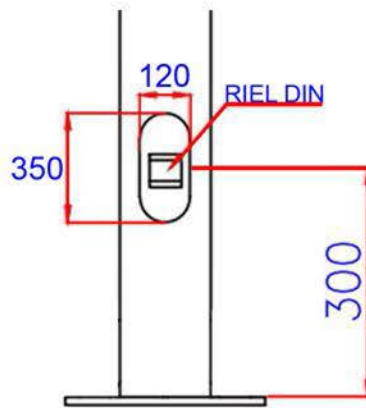

DETALLE TAPA DE REGISTRO