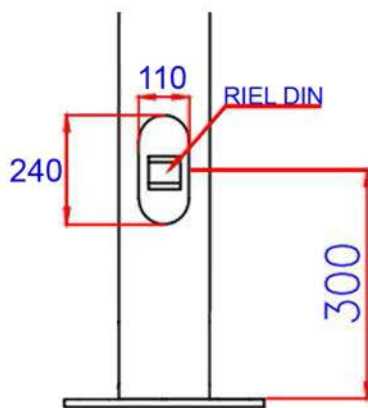

DETALLE TAPA DE REGISTRO