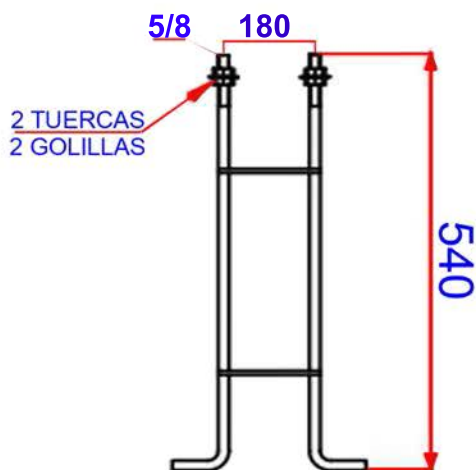

POSTE CONICO BASE ORNAMENTAL

DETALLE CANASTILLO

ALTURA

PLACA

DISTANCIA

PERNO

DIAMETROS

05M

250x250x12mm

180mm

3/4X540mm

60mm
120mm