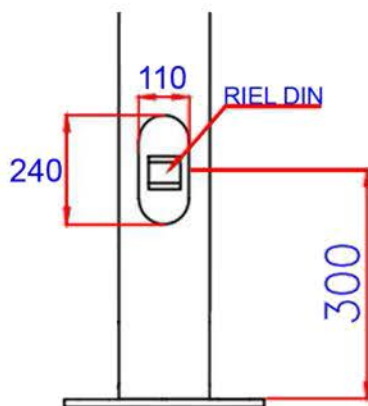

DIAMETROS

**05M**

250x250x12mm

180mm

3/4X540mm

60mm  
120mm

DIAMETROS

**05M**

250x250x12mm

180mm

3/4X540mm

60mm  
120mm

DETALLE CANASTILLO

DETALLE TAPA DE REGISTRO

DETALLE PLACA BASE

ALTURA

PLACA

DISTANCIA

PERNO

DIAMETROS

**06M**

280x280x16mm

DIAMETROS

**09M**

320x320X18mm

230mm

3/4X800mm

60mm  
161mm