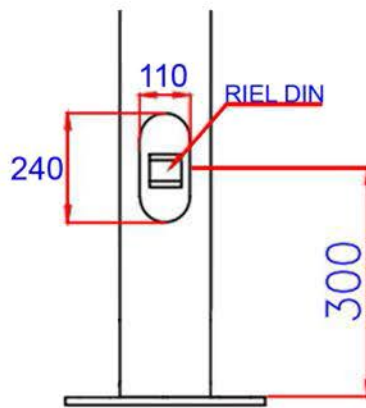

DETALLE TAPA DE REGISTRO