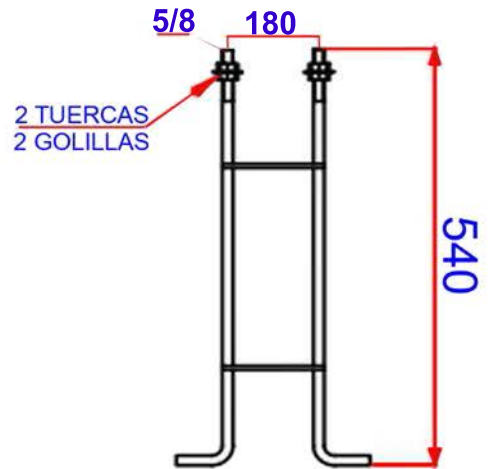

POSTE CONICO

DETALLE CANASTILLO

ALTURA

PLACA

DISTANCIA

PERNO

DIAMETROS

05M

250x250x12mm

180mm

3/4X540mm

60mm
120mm